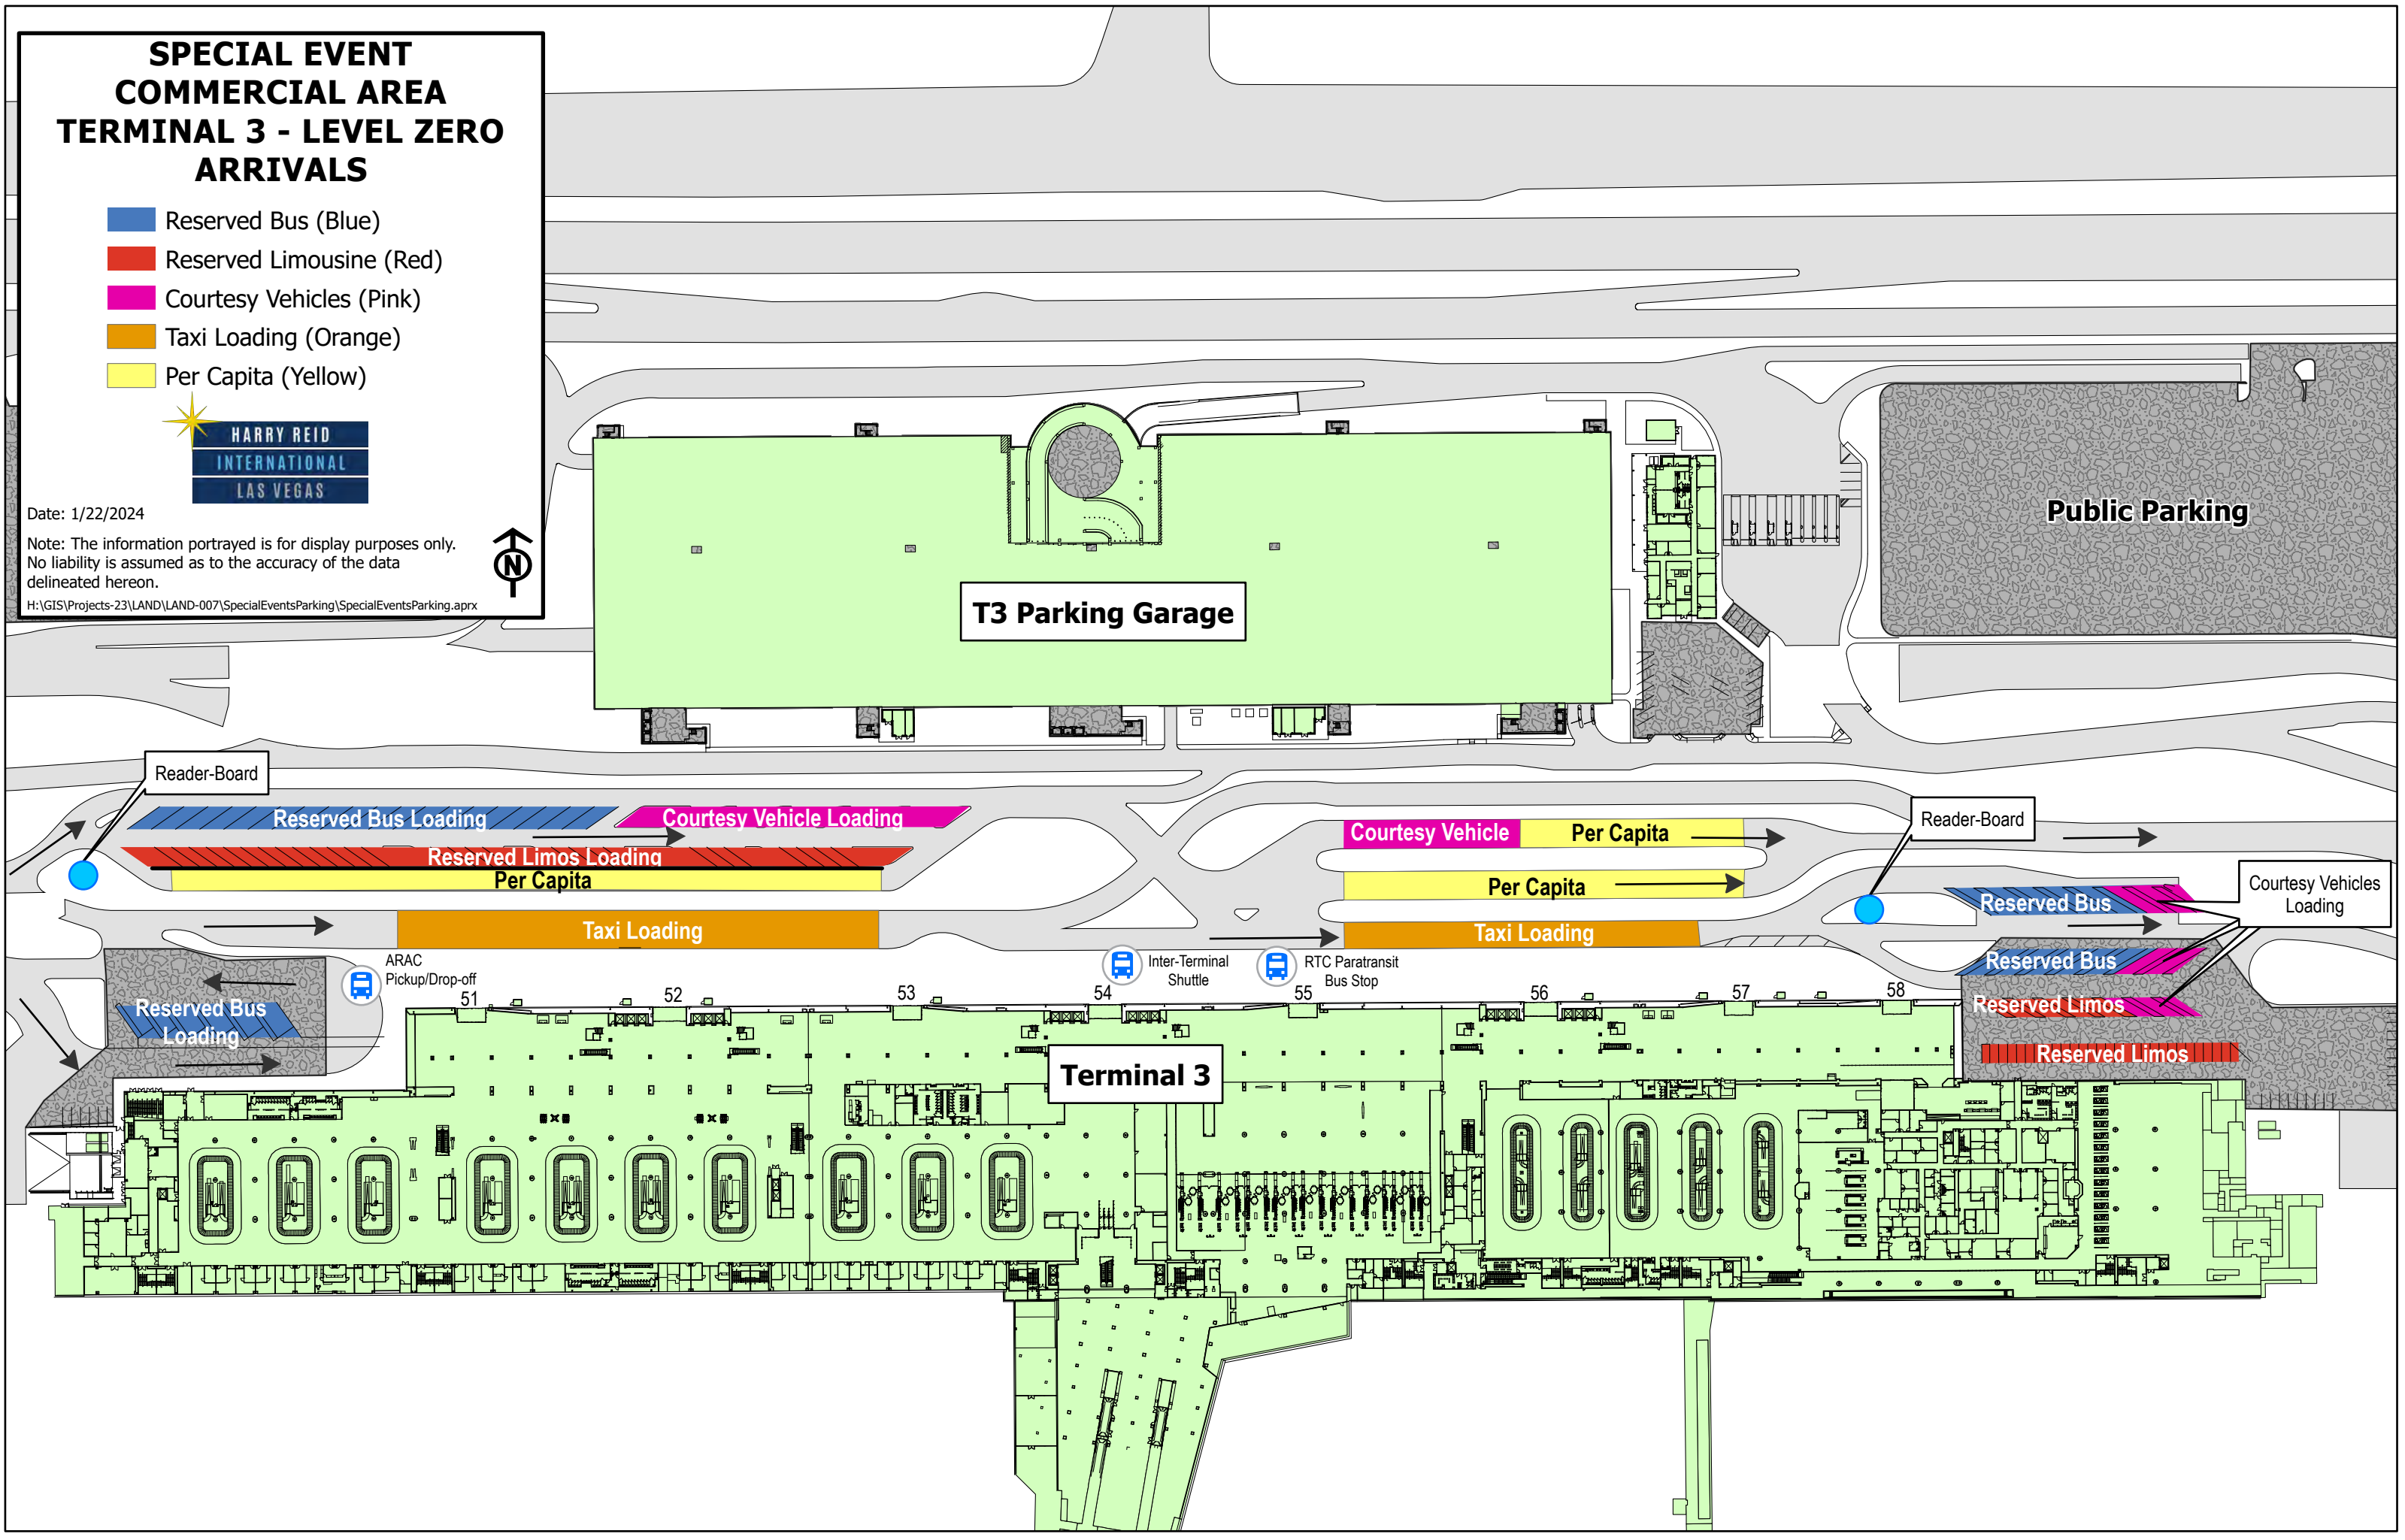

SPECIAL EVENT COMMERCIAL AREA TERMINAL 3 - LEVEL ZERO ARRIVALS

- Reserved Bus (Blue)
- Reserved Limousine (Red)
- Courtesy Vehicles (Pink)
- Taxi Loading (Orange)
- Per Capita (Yellow)

Date: 1/22/2024

Note: The information portrayed is for display purposes only. No liability is assumed as to the accuracy of the data delineated hereon.

H:\GIS\Projects-23\LAND\LAND-007\SpecialEventsParking\SpecialEventsParking.aprx

T3 Parking Garage

Public Parking

Terminal 3

Reader-Board

Reader-Board

Reserved Bus Loading

Courtesy Vehicle Loading

Reserved Limos Loading

Per Capita

Courtesy Vehicle

Per Capita

Per Capita

Taxi Loading

Taxi Loading

Reserved Bus

Courtesy Vehicles Loading

Reserved Bus Loading

Reserved Bus

Reserved Limos

Reserved Limos

ARAC Pickup/Drop-off

Inter-Terminal Shuttle

RTC Paratransit Bus Stop

51

52

53

54

55

56

57

58