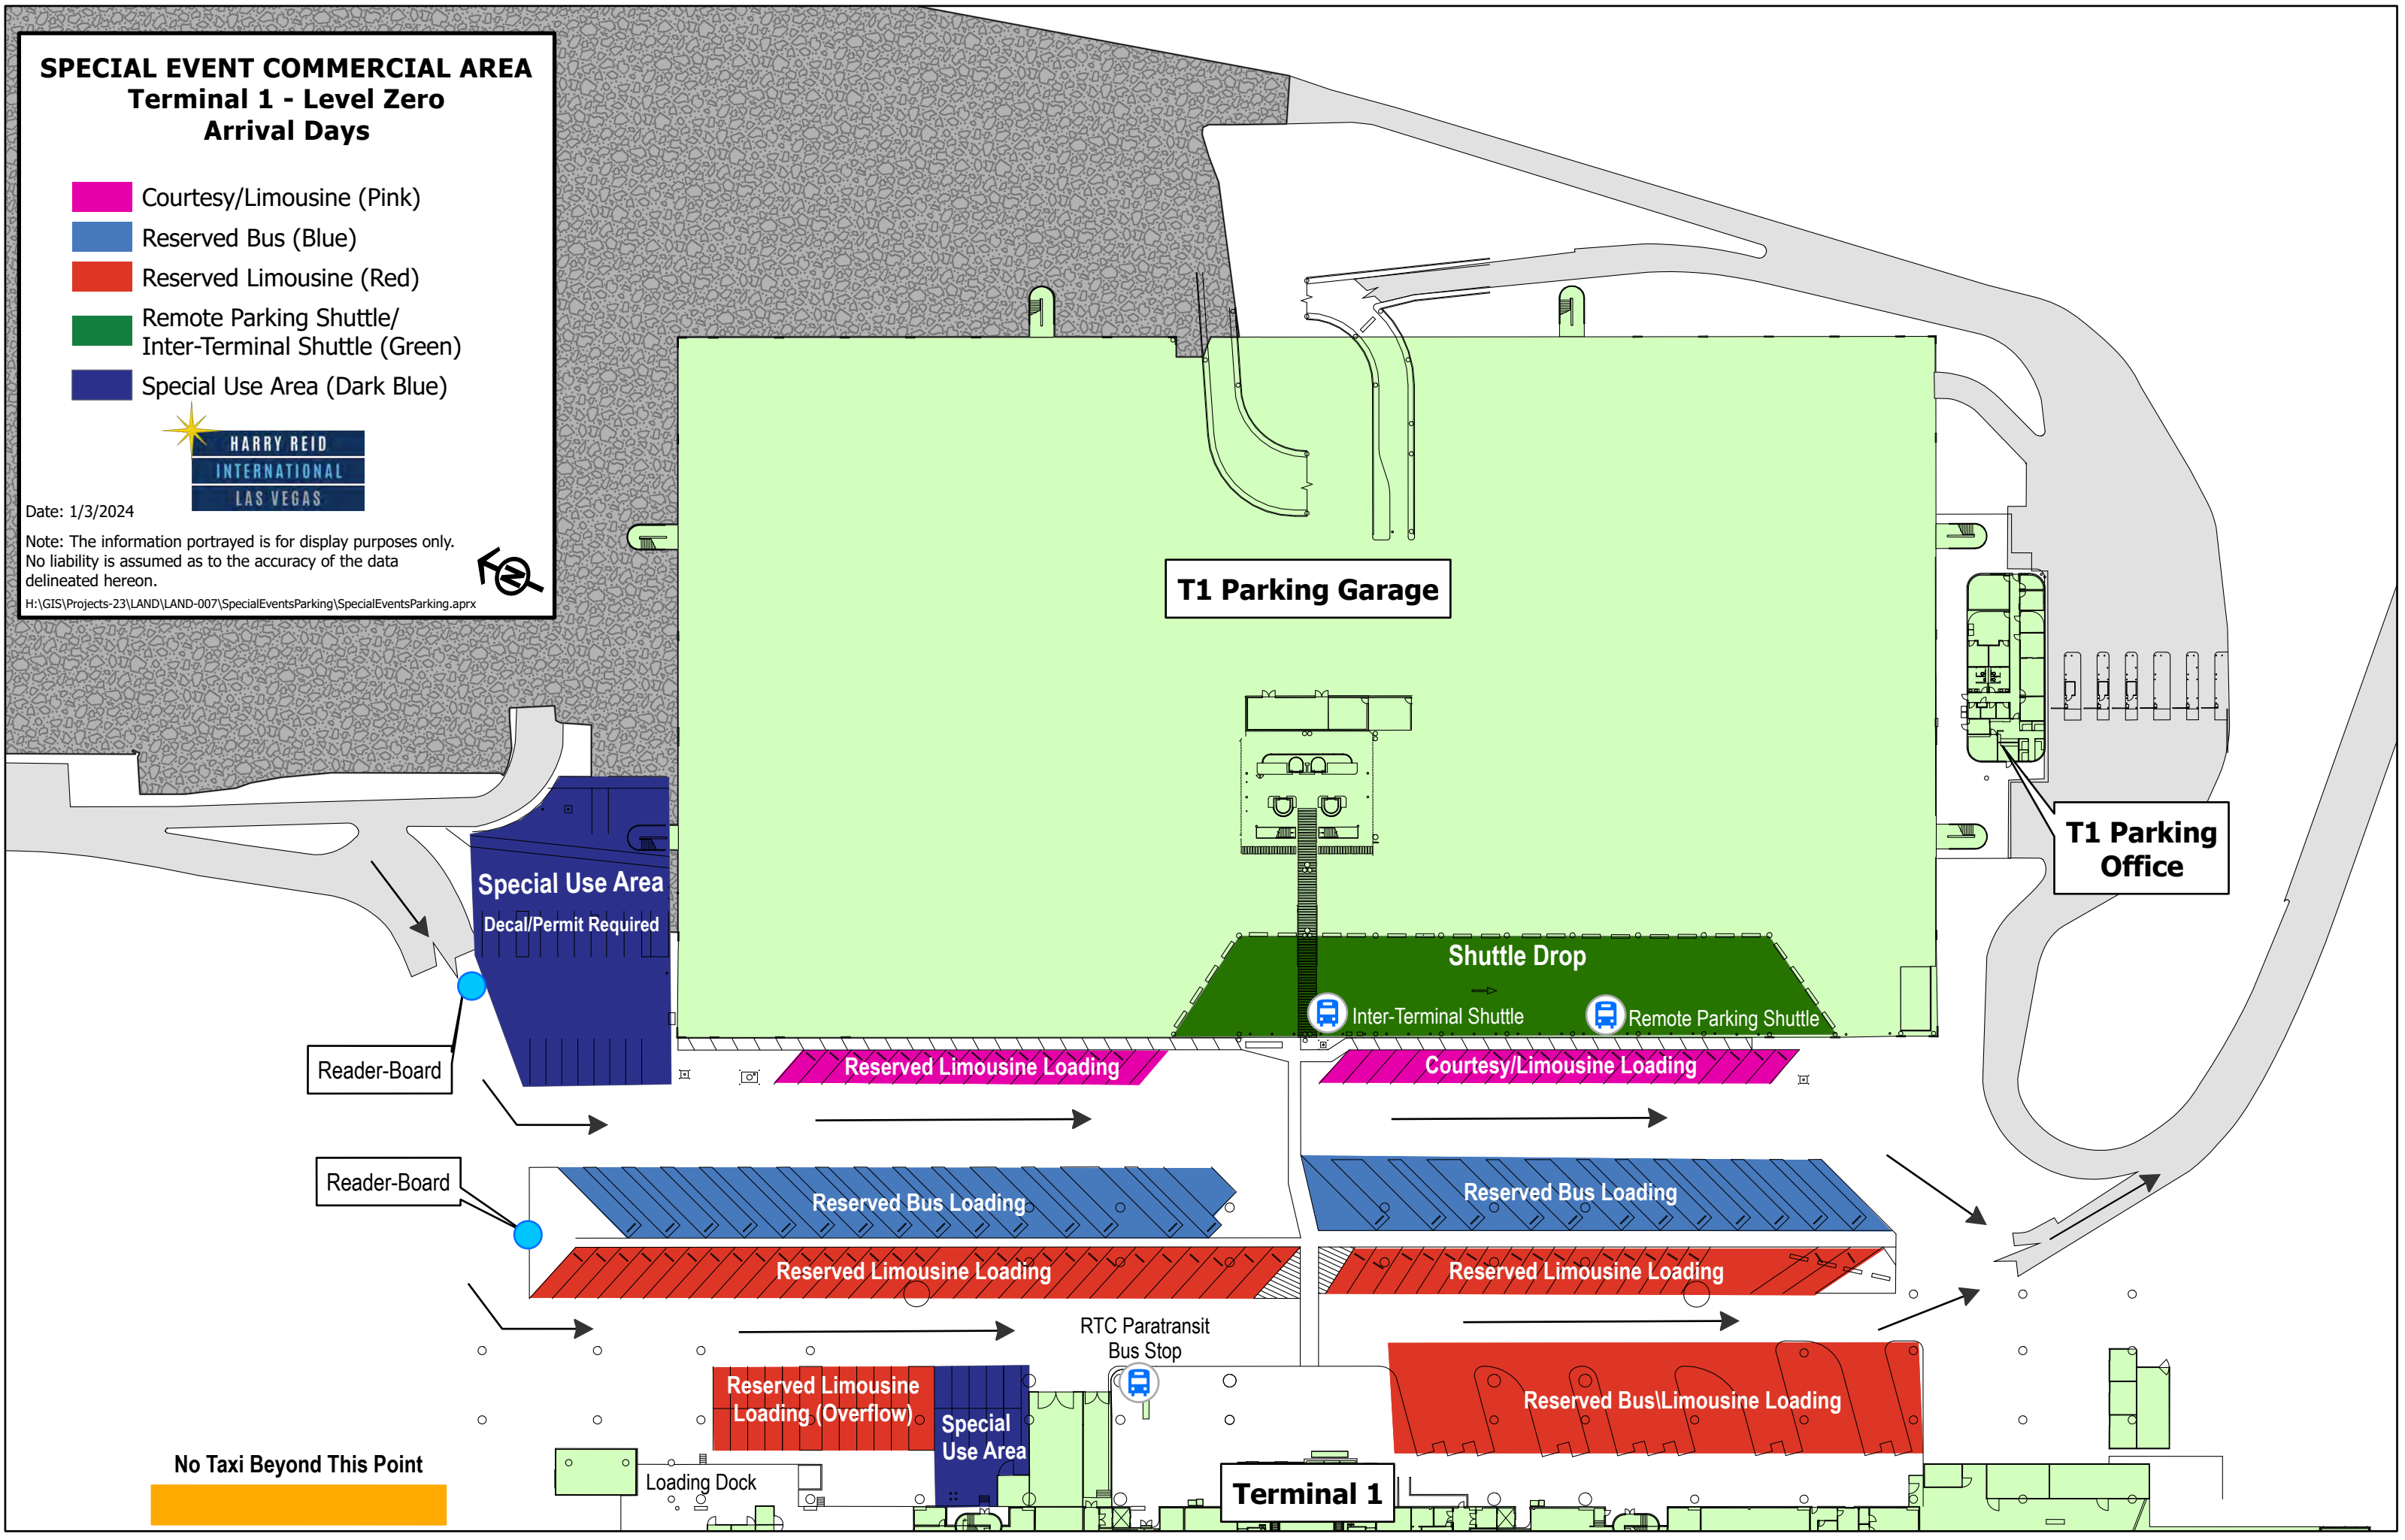

SPECIAL EVENT STAGING AREAS

Super Bowl

02/05/2024 - 02/13/2024

- ★ Metro
- ★ Traffic Control/ATSSA Certified Flaggers
- Route to Terminal 1 Pickup & Staging Areas
- Route to Terminal 3 Pickup & Staging Areas
- TNC Staging - North & South (Blue)
- NFL OPS (Purple)
- Batch Plant Lot (Orange) - Bus/Truck Screening Lot (CAT 4)
- Public Works Lot (Pink) - Overflow Bus/Truck Screening Lot (CAT 4)
- Teardrop Lot (Green) - Bus/Limo Staging (CAT 1,2,3)
- NFL Volunteers Lot (Yellow) at Terminal 1 and Terminal 3
- Safety Lot (Light Green) - USO Volunteers
- Warehouse Lot (Light Blue) - Bus/Truck Staging (Terminal 3) (CAT 4)
- T3 Staging Lot (Brown) - Limo Staging (CAT 1,2,3)

Note: The information portrayed is for display purposes only.
No liability is assumed as to the accuracy of the data delineated herein.

H:\GIS\Projects-23\LAND\LAND-006\BusAndLimoStagingAreas.aprx

SPECIAL EVENT COMMERCIAL AREA
Terminal 1 - Level Zero
Arrival Days

- Courtesy/Limousine (Pink)
- Reserved Bus (Blue)
- Reserved Limousine (Red)
- Remote Parking Shuttle/
Inter-Terminal Shuttle (Green)
- Special Use Area (Dark Blue)

Date: 1/3/2024

Note: The information portrayed is for display purposes only.
 No liability is assumed as to the accuracy of the data
 delineated hereon.

H:\GIS\Projects-23\LAND\LAND-007\SpecialEventsParking\SpecialEventsParking.aprx

SPECIAL EVENT COMMERCIAL AREA
Terminal 1 - Level Zero
Departure Days

- ARAC Bus Drop-off (Purple)
- Bus (Blue)
- Courtesy Vehicle (Pink)
- Limousine (Red)
- Remote Parking Shuttle/
Inter-Terminal Shuttle (Green)
- Special Use Area (Dark Blue)
- Remote Bag Drop (Brown)