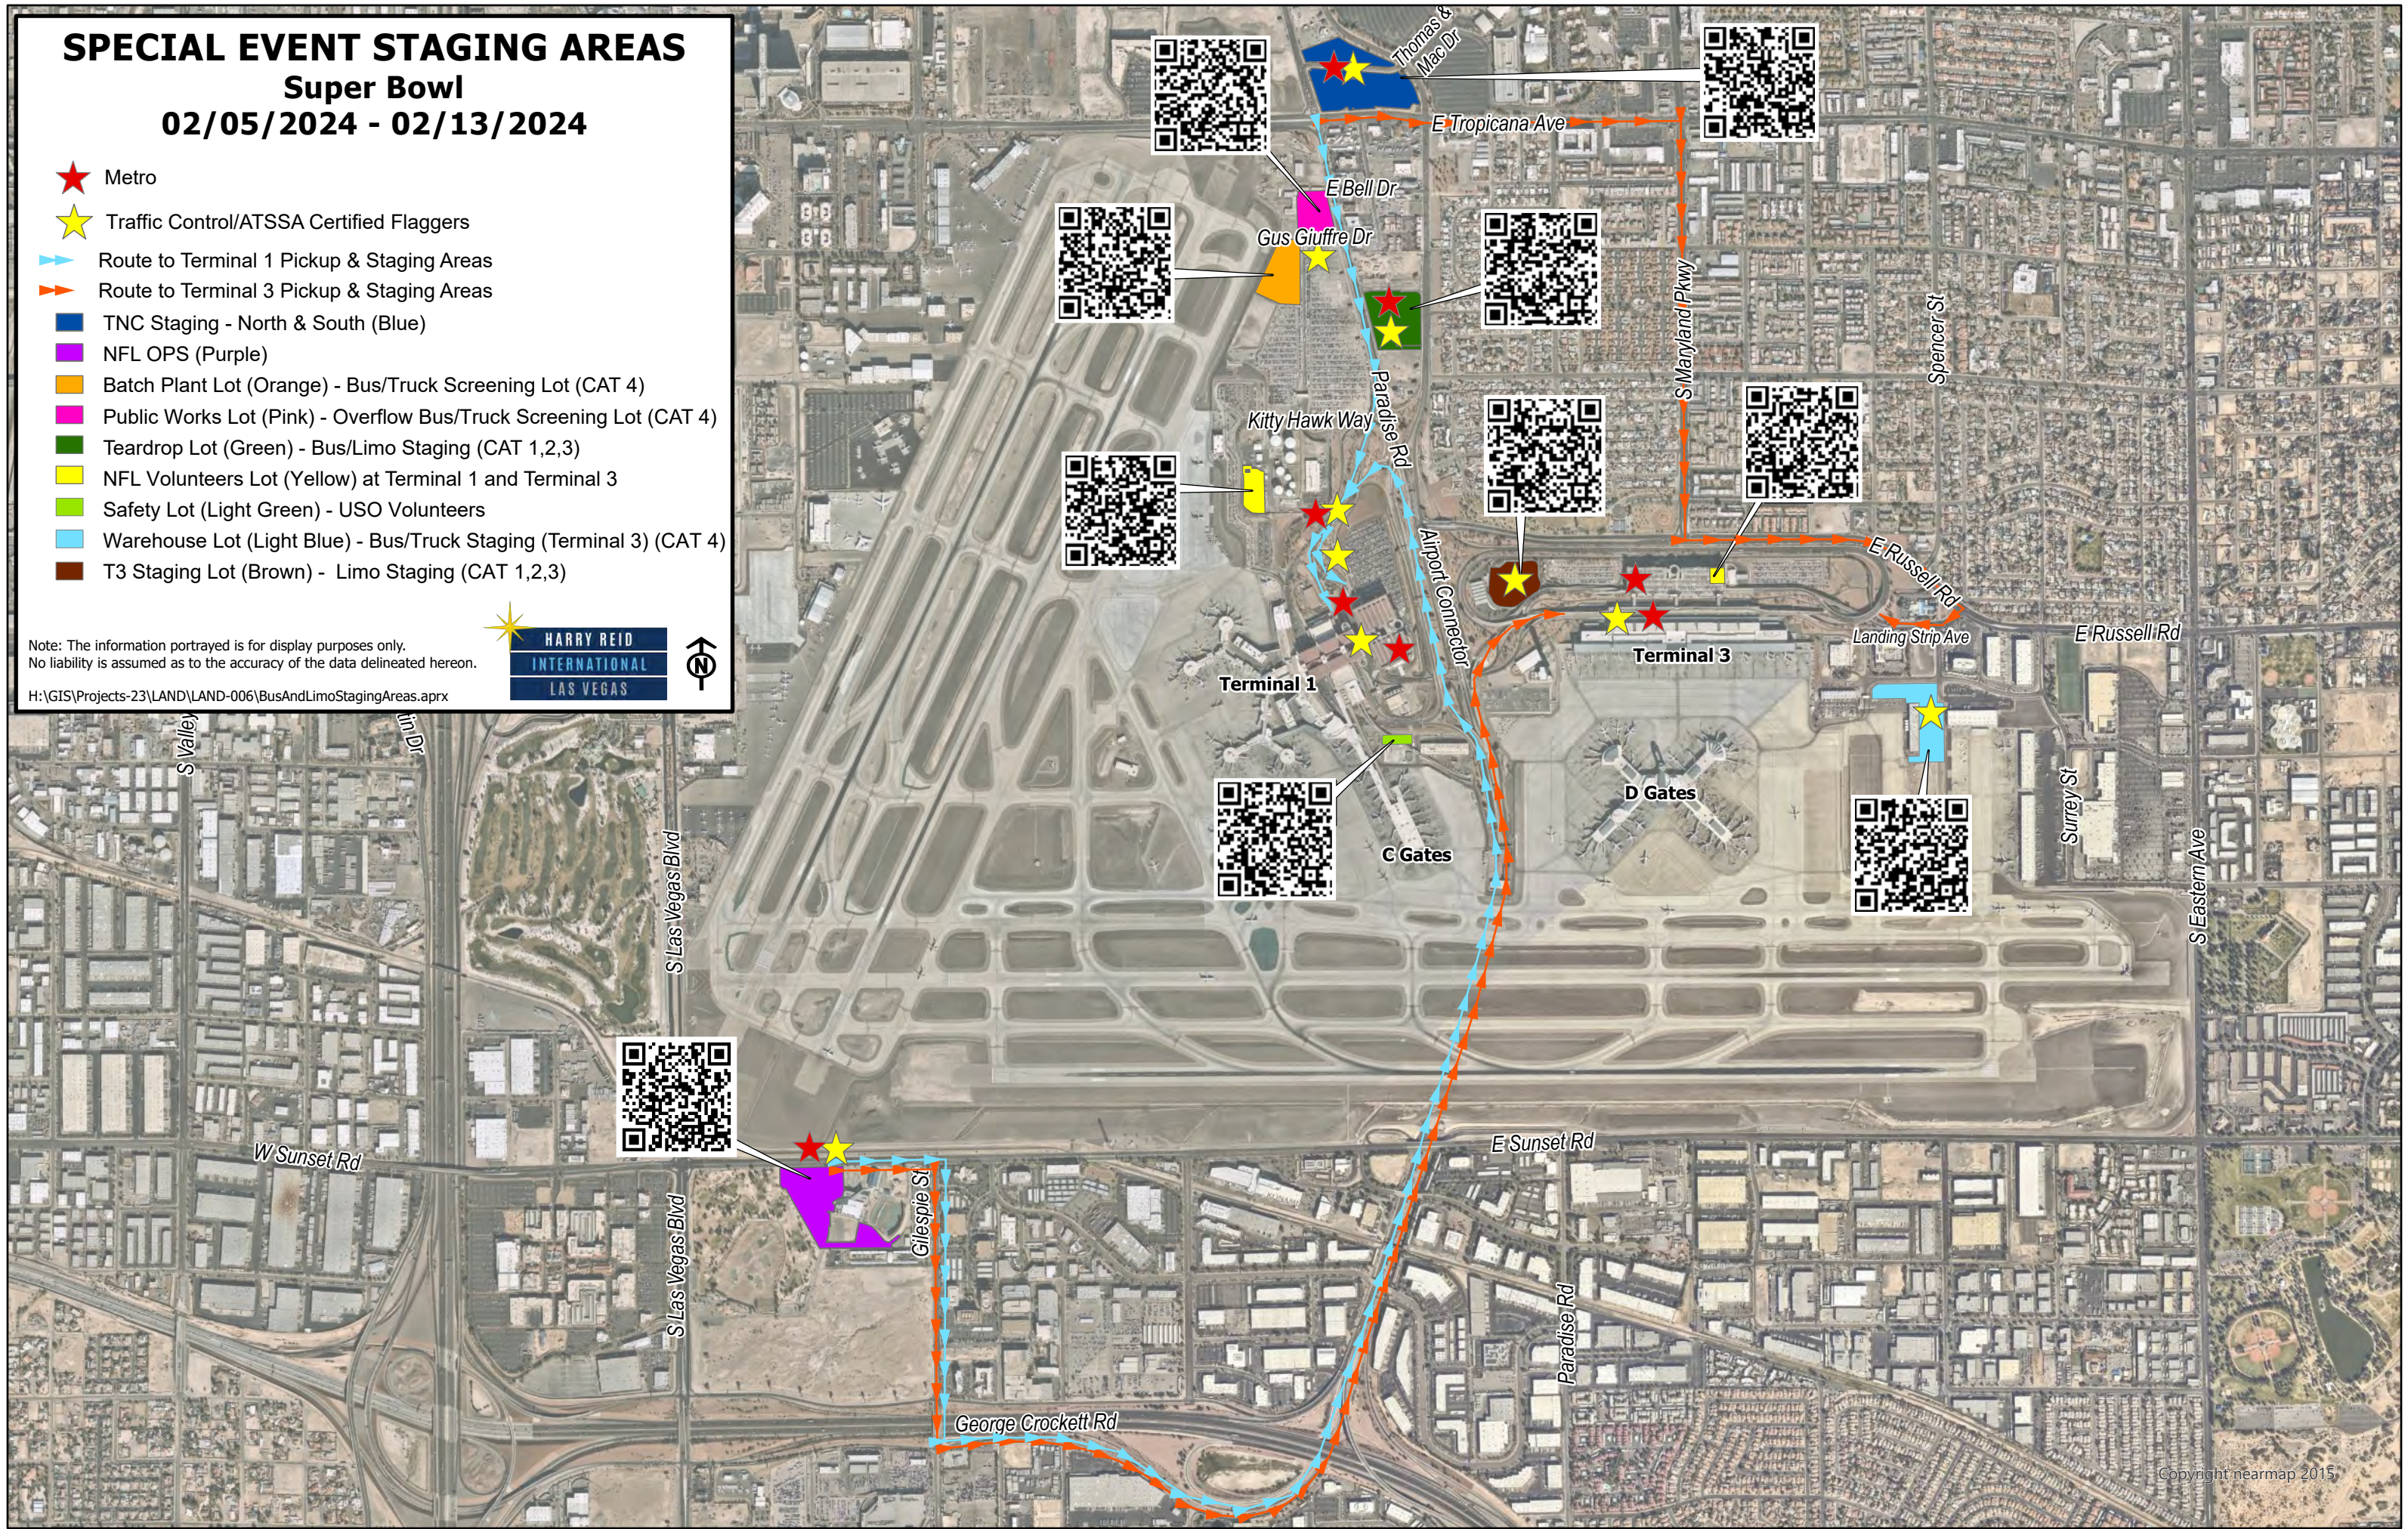

SPECIAL EVENT STAGING AREAS

Super Bowl

02/05/2024 - 02/13/2024

- ★ Metro
- ★ Traffic Control/ATSSA Certified Flaggers
- Route to Terminal 1 Pickup & Staging Areas
- Route to Terminal 3 Pickup & Staging Areas
- TNC Staging - North & South (Blue)
- NFL OPS (Purple)
- Batch Plant Lot (Orange) - Bus/Truck Screening Lot (CAT 4)
- Public Works Lot (Pink) - Overflow Bus/Truck Screening Lot (CAT 4)
- Teardrop Lot (Green) - Bus/Limo Staging (CAT 1,2,3)
- NFL Volunteers Lot (Yellow) at Terminal 1 and Terminal 3
- Safety Lot (Light Green) - USO Volunteers
- Warehouse Lot (Light Blue) - Bus/Truck Staging (Terminal 3) (CAT 4)
- T3 Staging Lot (Brown) - Limo Staging (CAT 1,2,3)

Note: The information portrayed is for display purposes only.
No liability is assumed as to the accuracy of the data delineated herein.

H:\GIS\Projects-23\LAND\LAND-006\BusAndLimoStagingAreas.aprx

SPECIAL EVENT COMMERCIAL AREA
Terminal 1 - Level Zero
Arrival Days

H:\GIS\Projects-23\LAND\LAND-007\SpecialEventsParking\SpecialEventsParking.aprx

SPECIAL EVENT COMMERCIAL AREA
Terminal 1 - Level Zero
Departure Days

- ARAC Bus Drop-off (Purple)
- Bus (Blue)
- Courtesy Vehicle (Pink)
- Limousine (Red)
- Remote Parking Shuttle/
Inter-Terminal Shuttle (Green)
- Special Use Area (Dark Blue)
- Remote Bag Drop (Brown)

SPECIAL EVENT COMMERCIAL AREA TERMINAL 3 - LEVEL ZERO DEPARTURES

- Reserved Bus (Blue)
- Reserved Limousine (Red)
- Courtesy Vehicles (Pink)
- Taxi Loading (Orange)
- Per Capita (Yellow)
- Remote Bag Check-In (Brown)