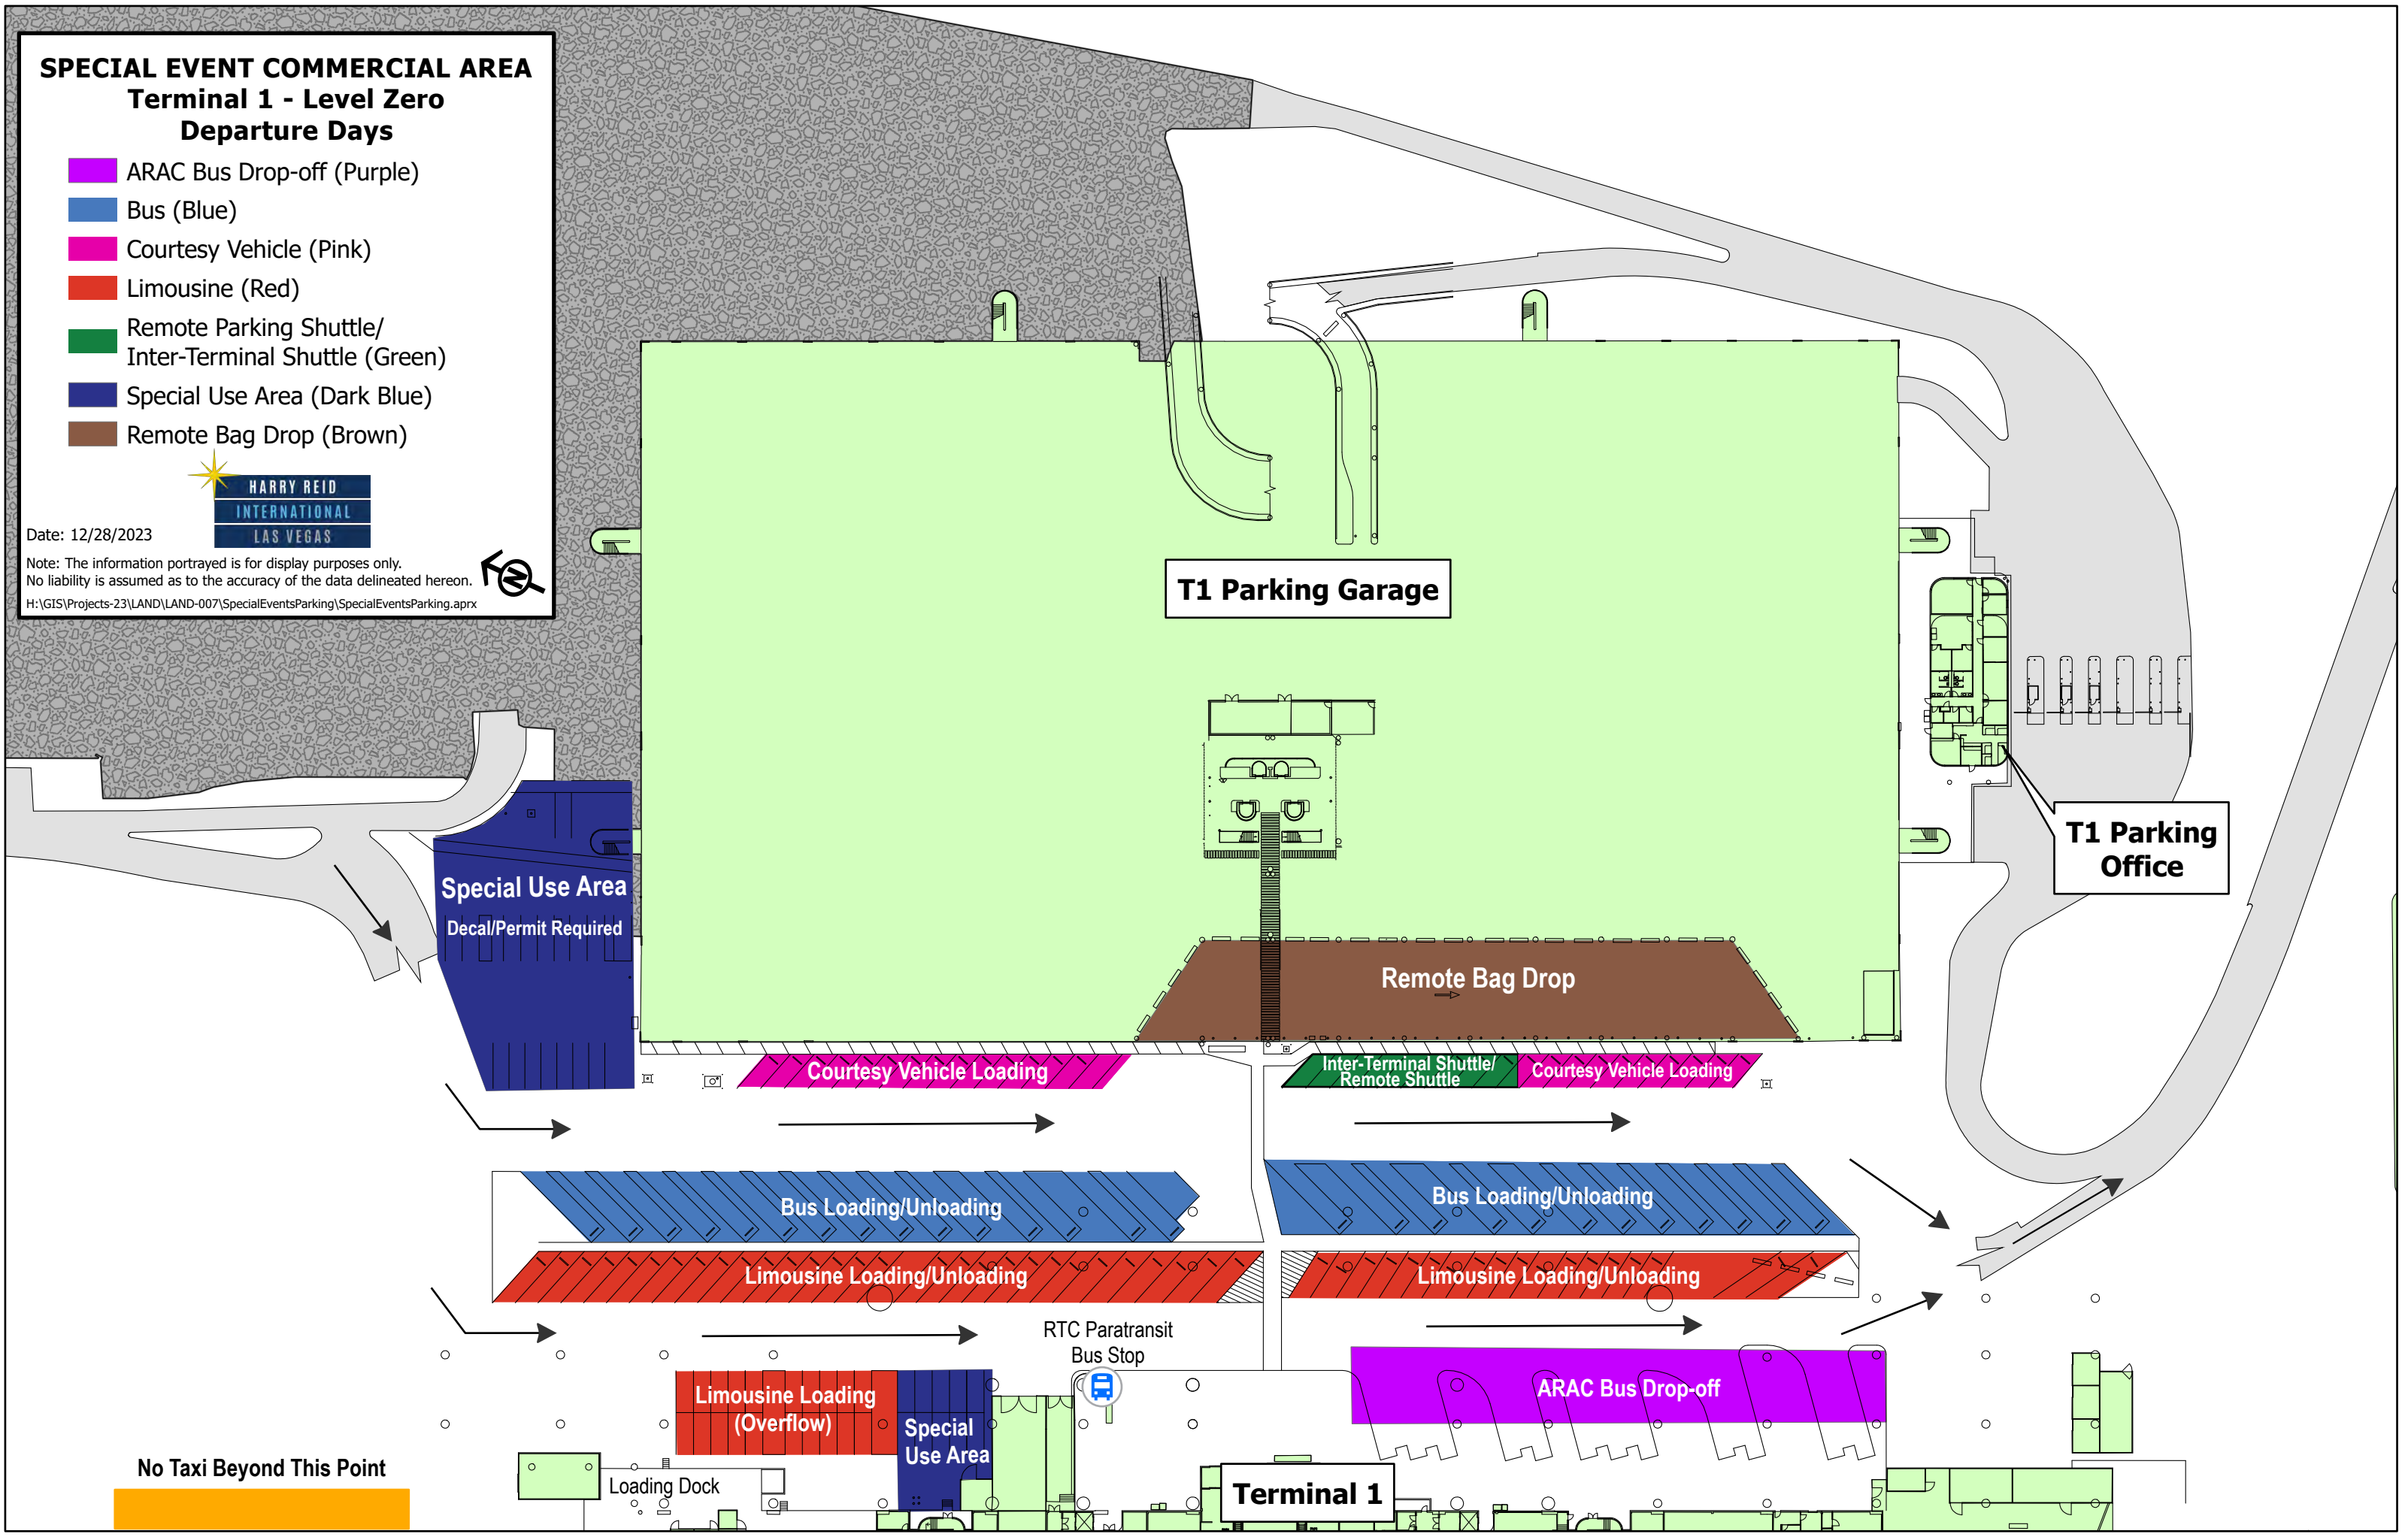

SPECIAL EVENT STAGING AREAS

Super Bowl

02/05/2024 - 02/13/2024

- ★ Metro
- ★ Traffic Control/ATSSA Certified Flaggers
- Route to Terminal 1 Pickup & Staging Areas
- Route to Terminal 3 Pickup & Staging Areas
- TNC Staging - North & South (Blue)
- NFL OPS (Purple)
- Batch Plant Lot (Orange) - Bus/Truck Screening Lot (CAT 4)
- Public Works Lot (Pink) - Overflow Bus/Truck Screening Lot (CAT 4)
- Teardrop Lot (Green) - Bus/Limo Staging (CAT 1,2,3)
- NFL Volunteers Lot (Yellow) at Terminal 1 and Terminal 3
- Safety Lot (Light Green) - USO Volunteers
- Warehouse Lot (Light Blue) - Bus/Truck Staging (Terminal 3) (CAT 4)
- T3 Staging Lot (Brown) - Limo Staging (CAT 1,2,3)

H:\GIS\Projects-23\LAND\LAND-007\SpecialEventsParking\SpecialEventsParking.aprx

SPECIAL EVENT COMMERCIAL AREA
Terminal 1 - Level Zero
Departure Days

- ARAC Bus Drop-off (Purple)
- Bus (Blue)
- Courtesy Vehicle (Pink)
- Limousine (Red)
- Remote Parking Shuttle/
Inter-Terminal Shuttle (Green)
- Special Use Area (Dark Blue)
- Remote Bag Drop (Brown)

SPECIAL EVENT COMMERCIAL AREA TERMINAL 3 - LEVEL ZERO ARRIVALS

- Reserved Bus (Blue)
- Reserved Limousine (Red)
- Courtesy Vehicles (Pink)
- Taxi Loading (Orange)
- Per Capita (Yellow)

Date: 1/22/2024

Note: The information portrayed is for display purposes only. No liability is assumed as to the accuracy of the data delineated hereon.

Courtesy Vehicles Loading

Reserved Bus Loading

Reserved Bus

Reserved Limos

Reserved Limos

ARAC Pickup/Drop-off

Inter-Terminal Shuttle

RTC Paratransit Bus Stop