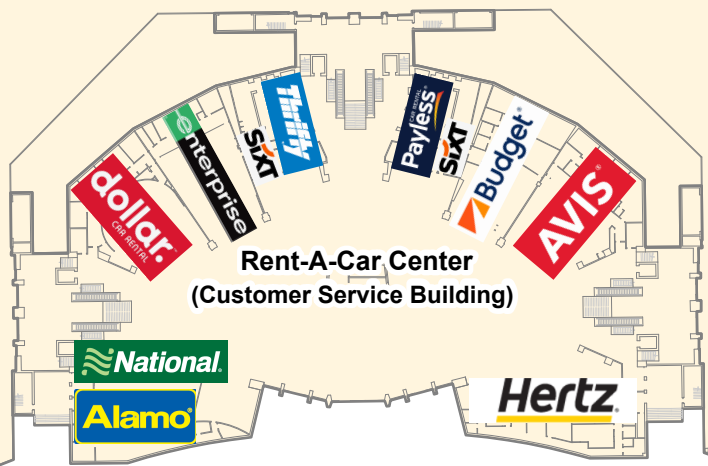

Harry Reid International Airport Rent-A-Car Center

- ★ Self-Service Parking Pay Machine
- Bus Loading & Unloading
- Bus/Taxi/TNC Unloading
- Taxi Loading
- TNC (Uber/Lyft) Loading
- Offsite Shuttle Loading/Unloading
- Bus Parking
- Public Parking
- Public & Employee Parking

Rental Car Operations Area

Rent-A-Car Center (Customer Service Building)

Gilespe St.